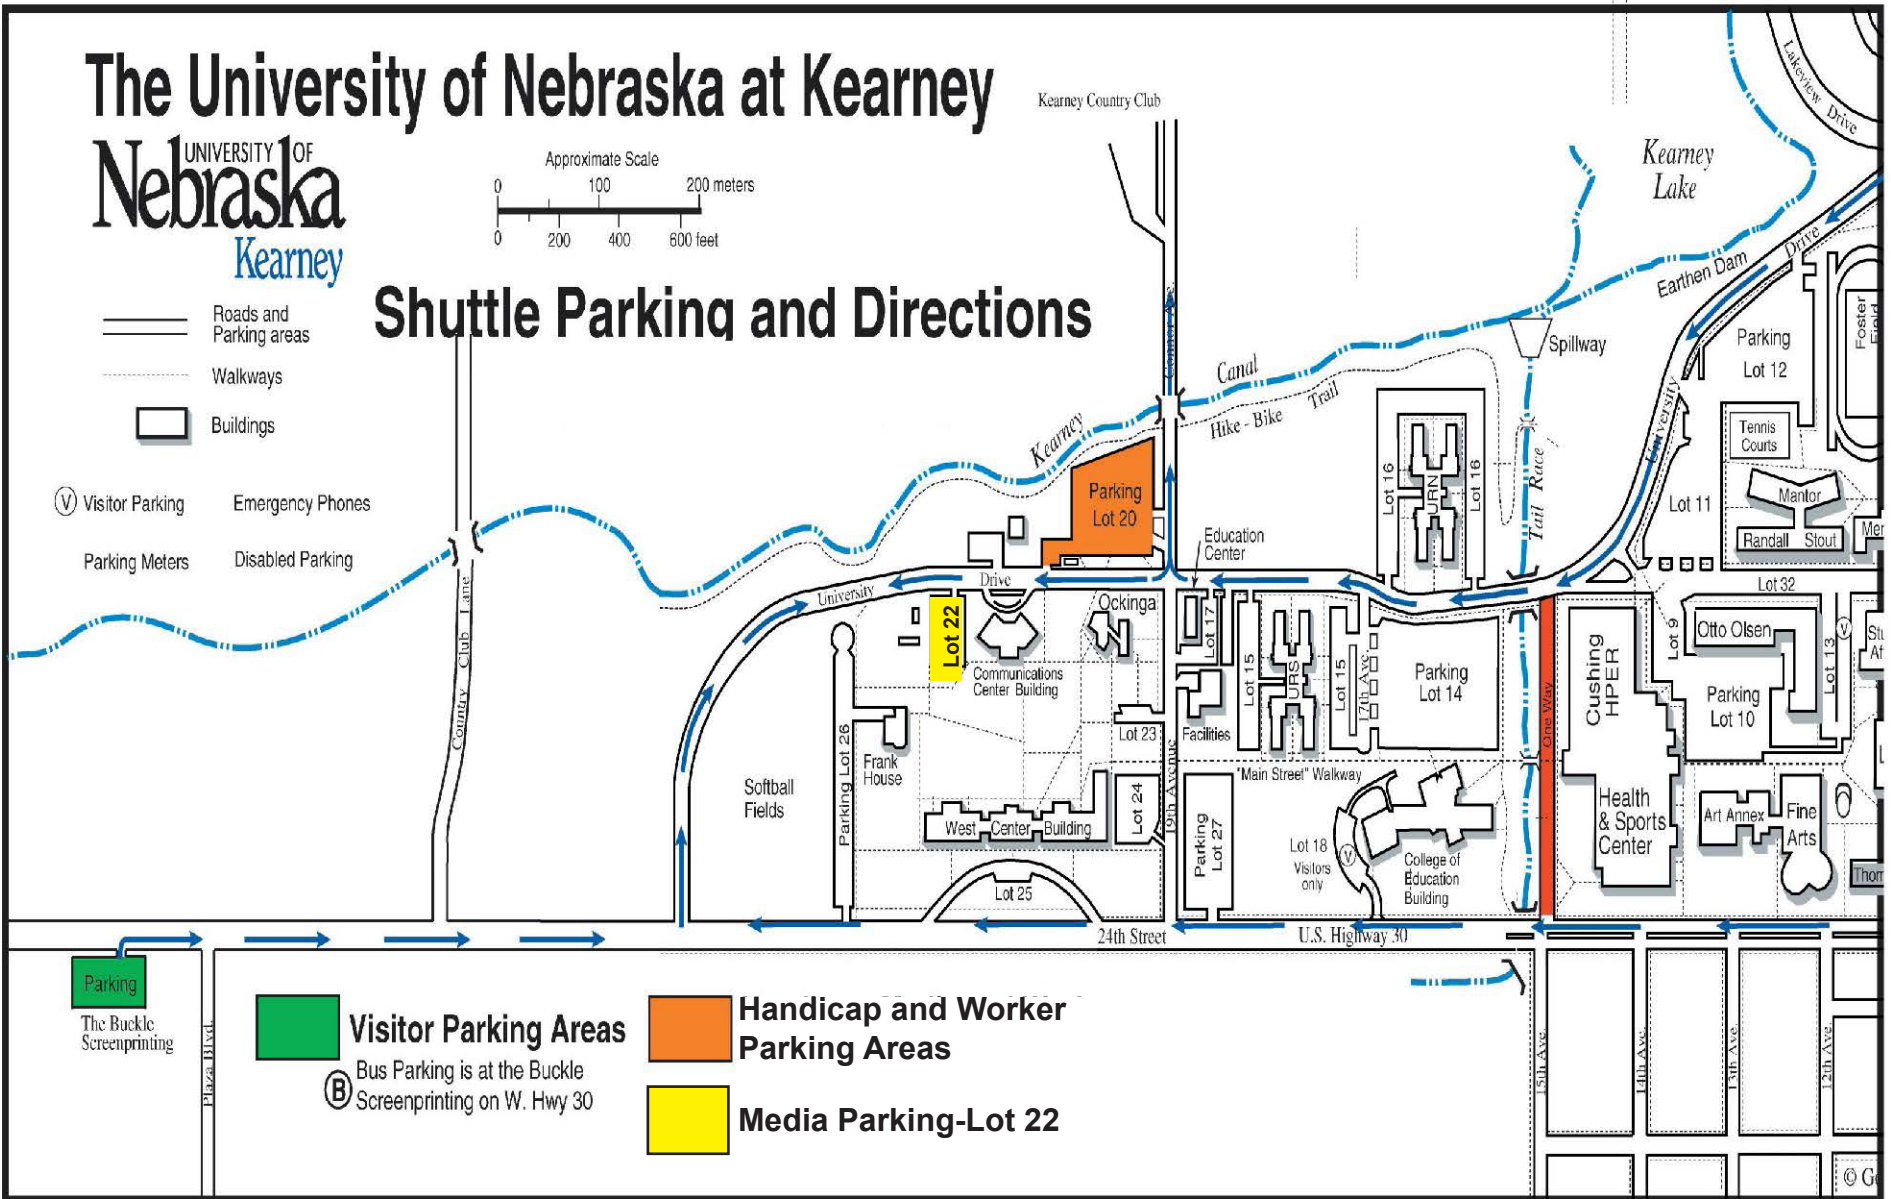

The University of Nebraska at Kearney

Shuttle Parking and Directions

- Roads and Parking areas
- Walkways
- Buildings

- Visitor Parking
- Parking Meters
- Emergency Phones
- Disabled Parking

Parking
The Buckle
Screenprinting

- Visitor Parking Areas
 - Handicap and Worker Parking Areas
 - Media Parking-Lot 22
- Bus Parking is at the Buckle Screenprinting on W. Hwy 30