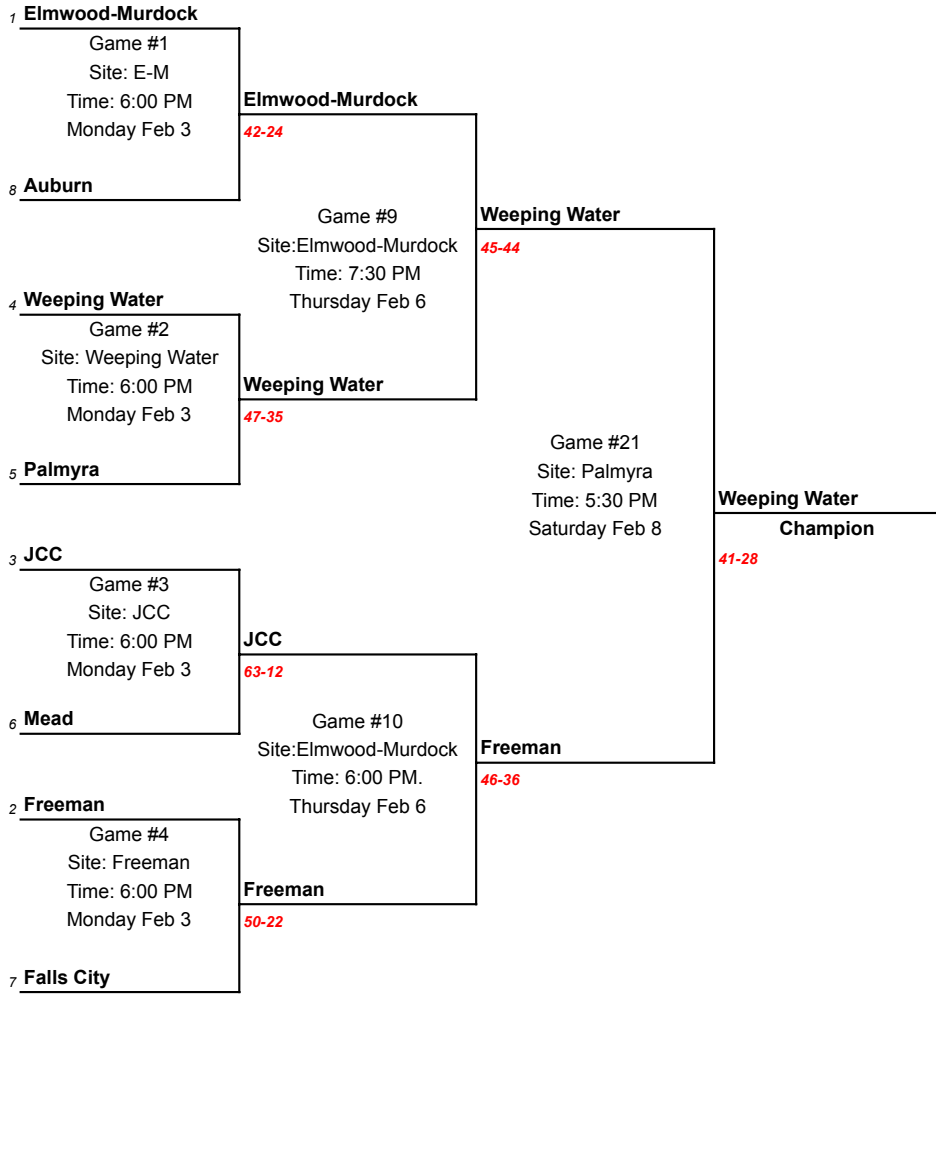

2025 ECNC GIRLS BASKETBALL TOURNAMENT

TBD Sites will be at Designated Highest Seed

Seeding	Points
1 Elmwood-Murdock	43.8
2 Freeman	43.2941
3 JCC	42.1765
4 Weeping Water	41.9412
5 Palmyra	40.2
6 Mead	37.6667
7 Falls City	37.625
8 Auburn	36.625